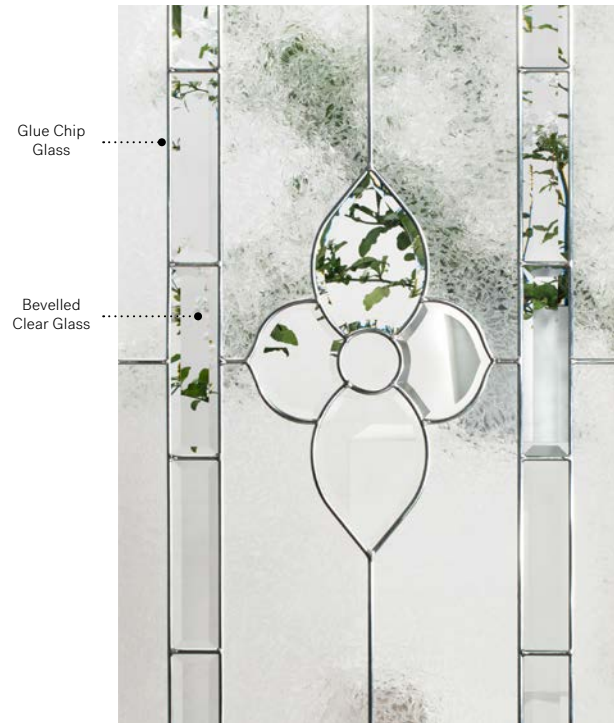

Sidelites and transom: Looks great accompanied by Sandblasted finish glass.

Available in custom sizes.

Privacy Level **4/5**
PRIVATE

Frames 22"×64"
Contemporary 07-314-060-007
Novapvc 07-314-060-001

22"×48"
07-314-057-008
07-314-057-001

22"×36"
07-314-050-009
07-314-050-001

Frames 7"×64"
Contemporary 07-314-005-007
Novapvc 07-314-005-001

8"×48"
07-314-017-007
07-314-017-001

8"×36"
07-314-010-007
07-314-010-001

Allure

With its assertive jewelled central floral element, Allure never fails to impress.

Stained Glass: Bevelled clear glass and Glue Chip glass.

Caming: Zinc or Brass.

Frames: Novapvc or Stainable.

Sidelites and transom: Looks great accompanied by Glue Chip glass.

Available in custom sizes.

Privacy Level