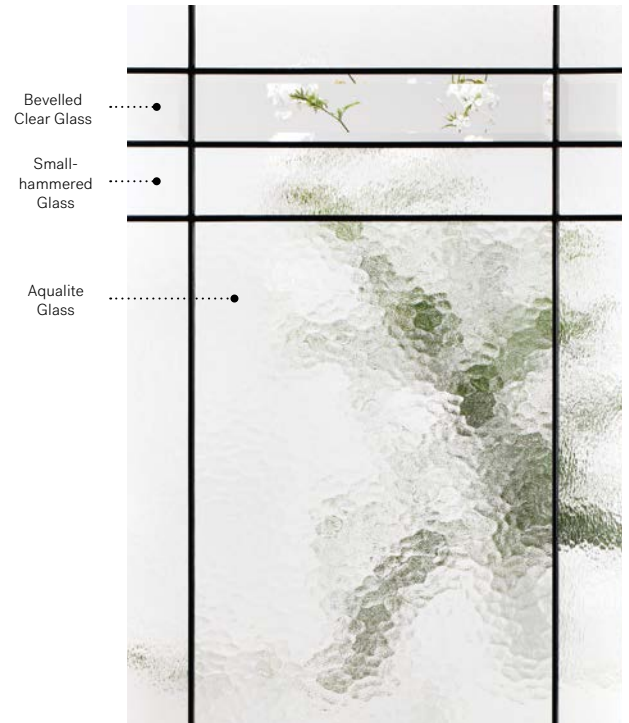

Celeste

Orleans steel door with Prestige Mouldings p.21. Celeste 22"×48" doorglass with 8"×48" sidelite p.71.

Celeste

Celeste juxtaposes different types of glass within its patina coming, creating a delicate geometric pattern with a refined and balanced light effect.

Stained glass: Bevelled clear glass, Small-hammered glass and Aqualite glass.

Coming: Patina.

Frames: Contemporary, Novapvc or Stainable.

Sidelites and transom: Looks great accompanied by Clear glass.

Available in custom sizes.