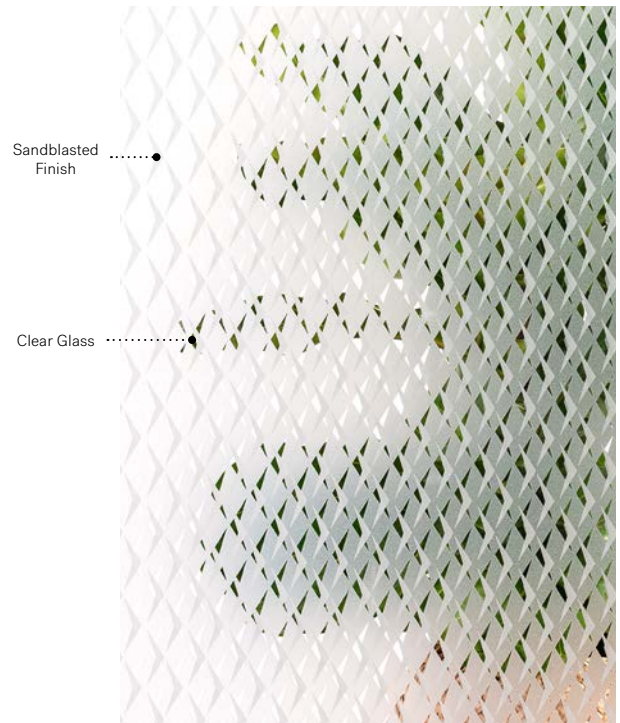

Frames: Contemporary, Novapvc or Stainable.

Sidelites and transom: Looks great accompanied by Clear glass.

Available in custom sizes.

Privacy Level **4/5**
PRIVATE

Frames	22"×64"	22"×48"	22"×36"	22"×17"
Contemporary	22-336-060-001	22-336-057-001	22-336-050-001	22-336-259-001
Novapvc	22-336-060-002	22-336-057-002	22-336-050-002	22-336-259-002
Stainable	22-336-060-003	22-336-057-003	22-336-050-003	22-336-259-003

Frames	7"×64"	8"×48"	8"×36"
Contemporary	22-336-005-001	22-336-017-001	22-336-010-001
Novapvc	22-336-005-002	22-336-017-002	22-336-010-002
Stainable	22-336-005-003	22-336-017-003	22-336-010-003

Versum

Uno steel door. Versum 22" x 12" (4x) doorglass p.59. Clear glass sidelites, custom size.

Silkscreened glass: Dual layered Sandblasted finish on clear glass.
Frames: Contemporary or Novapvc.
Sidelites and transom: Looks great accompanied by Sandblasted finish or Clear glass.

Privacy Level **3/5**
SEMI-PRIVATE