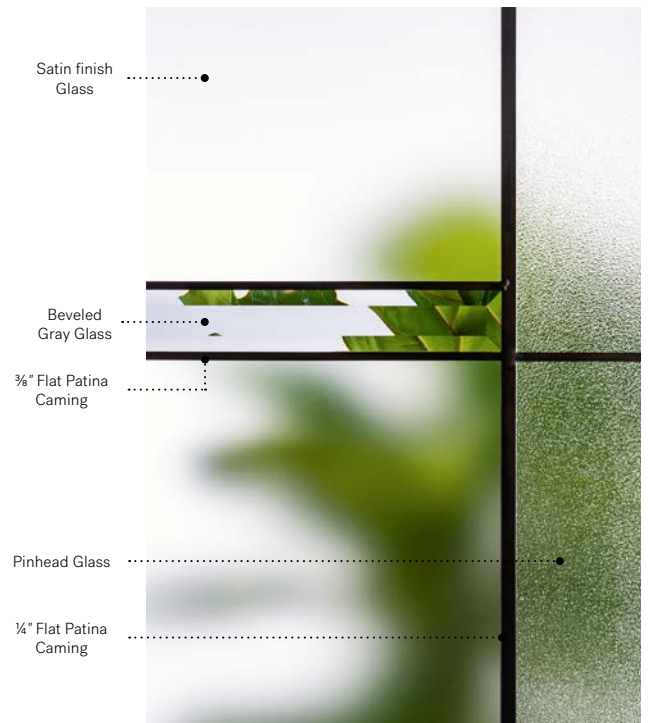

Belmont

Belmont is a Stained Glass model with an urban look designed for today's architectural styles. Its minimalist, asymmetrical composition of flat black patina coming and Satin finish glass fits perfectly with the volumes and materials found in the architecture of contemporary houses. Paired with a satin black handle, Belmont's elegance is unrivaled.

Stained Glass: Satin finish glass, beveled gray glass and Pinhead glass.

Caming: 1/2" wide flat Patina coming and 1/4" wide flat Patina coming.

Frames: Contemporary or Novapvc.

Sidelites and transom: Looks great accompanied by Satin finish glass.

Available in custom sizes.

Privacy Level **3/5**
SEMI-PRIVATE