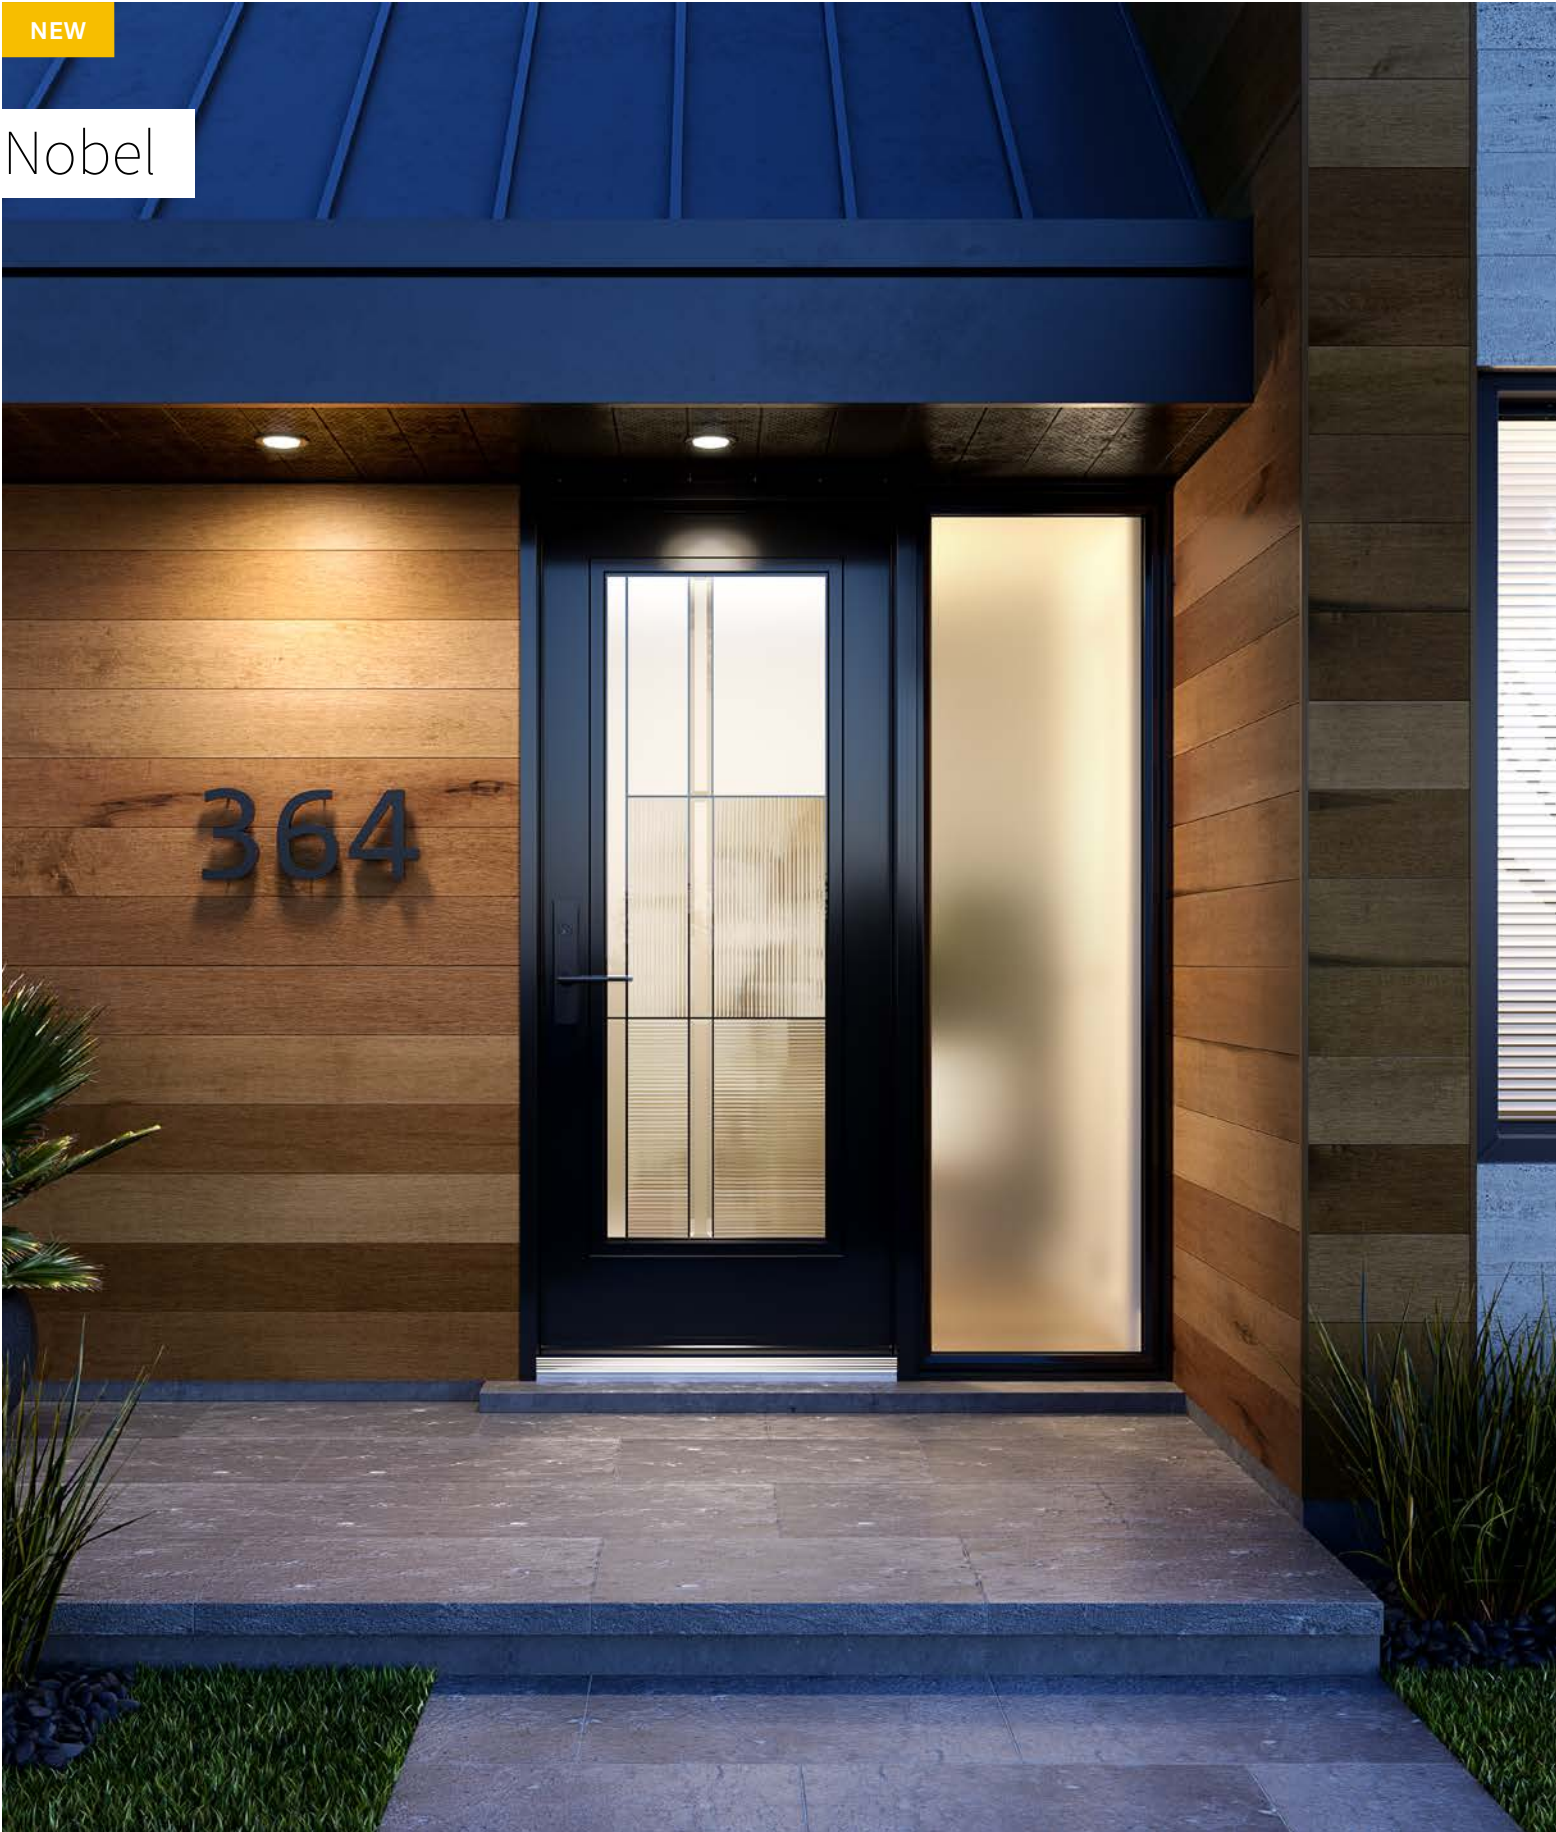

Nobel

Uno steel door. Nobel 22" x 64" doorglass p.47. Satin finish glass sidelite.

NEW

Nobel

A sophisticated looking stained glass designed for today's architectural styles. This model expresses all its nobility thanks to a bold composition and contrasting textures. Nobel will enhance contemporary or classic style single-family homes.