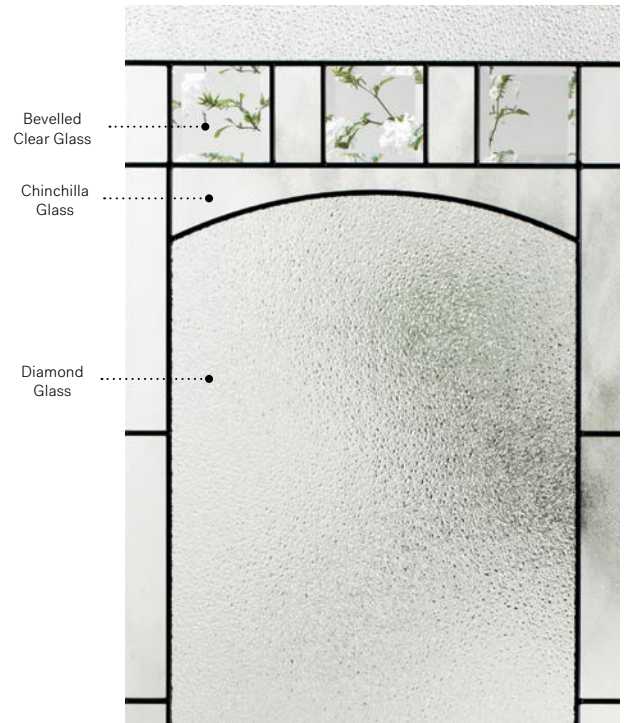

8"×36"
Contemporary 10-386-010-002
Novapvc 10-386-010-001

Bistro

Orleans steel door p.21. Bistro 22" x 48" doorglass p.67.

Bistro

With its arched central piece crowned by bevelled clear glass, Bistro offers a consistently classic and natural look. Bistro will rejuvenate any exterior.

Available in custom sizes.

Privacy Level **3/5**
SEMI-PRIVATE

Frames	22" x 64"	22" x 48"	22" x 36"	22" x 17"	22" x 14 7/16"
Contemporary	10-258-060-010 012	10-258-057-011 013	10-258-050-011 013	10-258-259-011 013	10-258-260-007 009
Novapvc	10-258-060-009 001	10-258-057-010 001	10-258-050-010 001	10-258-259-005 001	10-258-260-006 001
Stainable	10-258-060-011 005	10-258-057-012 005	10-258-050-012 006	10-258-259-008 004	N/A