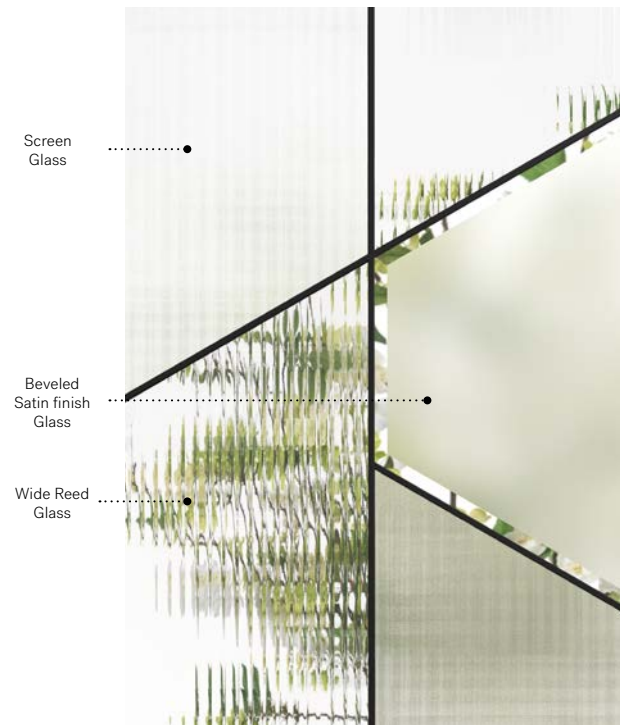

Available in custom sizes.

Privacy Level **3/5**
SEMI-PRIVATE

Frames	22" x 64"	7" x 64"	22" x 48"	8" x 48"
Contemporary	10-387-060-002	10-387-005-002	10-387-057-002	10-387-017-002
Novapvc	10-387-060-001	10-387-005-001	10-387-057-001	10-387-017-001

Bolero

Uno steel door. Bolero 22" x 64" doorglass p.37.

NEW

Bolero

A dance of retro and modern textures assembled in dynamic geometric shapes. With its daring composition that will not go unnoticed, Bolero sets the tone for your “mid-century modern” or contemporary style home and pairs perfectly with your Scandinavian-inspired furniture and accessories.

Privacy Level **3/5**
SEMI-PRIVATE

Frames	22"×64"	22"×48"
Contemporary	10-394-060-005	10-394-057-005
Novapvc	10-394-060-001	10-394-057-001

Edge

Uno steel door. Edge 22" x 64" doorglass with 13 7/8" x 79" sidelite p.39.