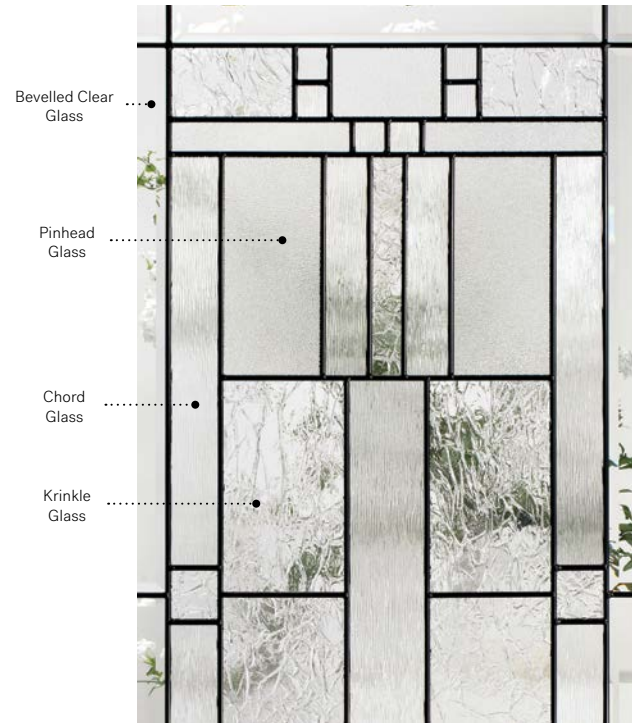

Cachet

Cachet's Prairie-style design blends four striking textures to make your home stand out. On sunny days, enjoy a dazzling light effect in your entryway.

Stained glass: Bevelled clear glass, Krinkle glass, Chord glass and Pinhead glass.

Caming: Zinc or Patina.

Frames: Contemporary, Novapvc or Stainable.

Sidelites and transom: Looks great accompanied by Pinhead glass.

Available in custom sizes.

Privacy Level **3/5**
SEMI-PRIVATE

Frames	22"×64"			22"×48"			22"×36"			22"×17"			22"×14 7/16"		
	Zinc	Pat.		Zinc	Pat.		Zinc	Pat.	Zinc	Pat.		Zinc	Pat.		
Contemporary	10-230-060-013	014		10-230-057-024	025		10-230-050-024	025		10-230-259-010	011	10-230-260-010	011		
Novapvc	10-230-060-002	001		10-230-057-003	001		10-230-050-003	001		10-230-259-002	001	10-230-260-001	002		
Stainable	10-230-060-005	011		10-230-057-005	006		10-230-050-005	006		10-230-259-007	006	N/A			

Frames	22"×9" Camber		21 5/8"×9 3/4" Half-moon		7"×64"		8"×48"		8"×36"		13 7/8"×79" Tip-to-tip	
	Zinc	Pat.	Zinc	Pat.	Zinc	Pat.	Zinc	Pat.	Zinc	Pat.	Zinc	Pat.
Contemporary	N/A		N/A		10-230-005-013	014	10-230-017-018	019	10-230-010-020	021	10-230-211-002	001
Novapvc	10-230-251-001	002	10-230-044-010	009	10-230-005-002	001	10-230-017-003	001	10-230-010-003	001		
Stainable	10-230-251-003	004	10-230-044-008	007	10-230-005-011	010	10-230-017-005	006	10-230-010-005	006