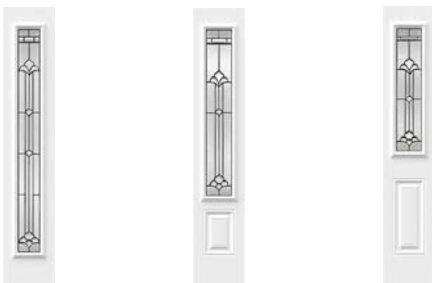

Granite Glass
 Glue Chip Glass
 Bevelled Clear Glass

Privacy Level

2/5

SEMI-PRIVATE

Frames	22" x 64"	22" x 48"	22" x 36"	21 5/8" x 9 3/4" Half-moon
Novapvc	10-036-060	10-036-057	10-036-050	10-036-044
Stainable	10-036-060	10-036-057	10-036-050	10-036-044