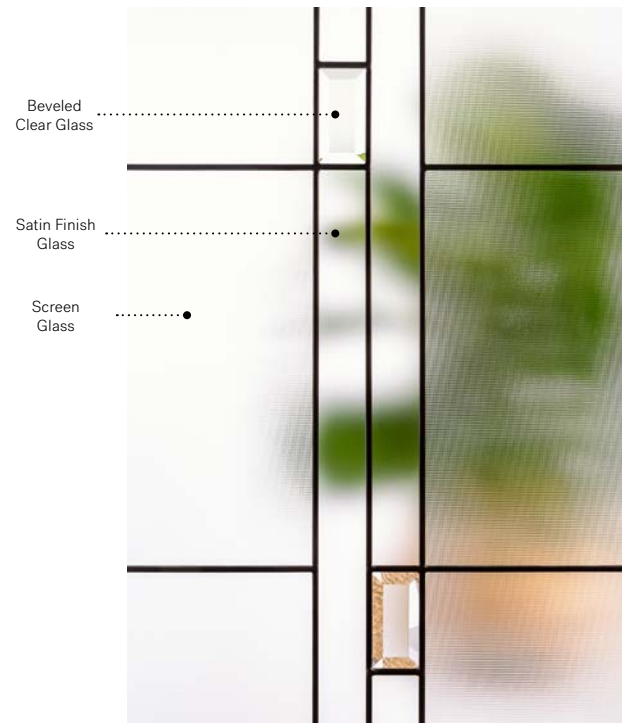

Arima

Soho steel door p.19. Arima 22" x 48" doorglass p.65. Clear glass transom.

Arima

Arima is the perfect choice for both 1960s bungalows as well as for classic style homes. This model fits particularly well in entrances with symmetrical composition — a look that can be achieved with carefully placed exterior light fixtures or with some well chosen decorative objects.