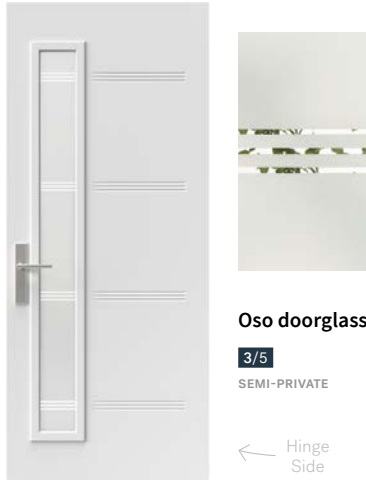

Suggested frame profile
Contemporary

Dimensions
31 3/4", 33 3/4", 35 3/4" x 79"
33 3/4", 35 3/4" x 84"

79" Door 79" Door
7" x 64"
doorlite

Era Embossment

Oso

Discreet lines and complex embossments add up to give Oso its refined and unique style. The asymmetrical design allows for the integration of a doorlite — ideal solution for narrow entryways — or a pull bar for added elegance.