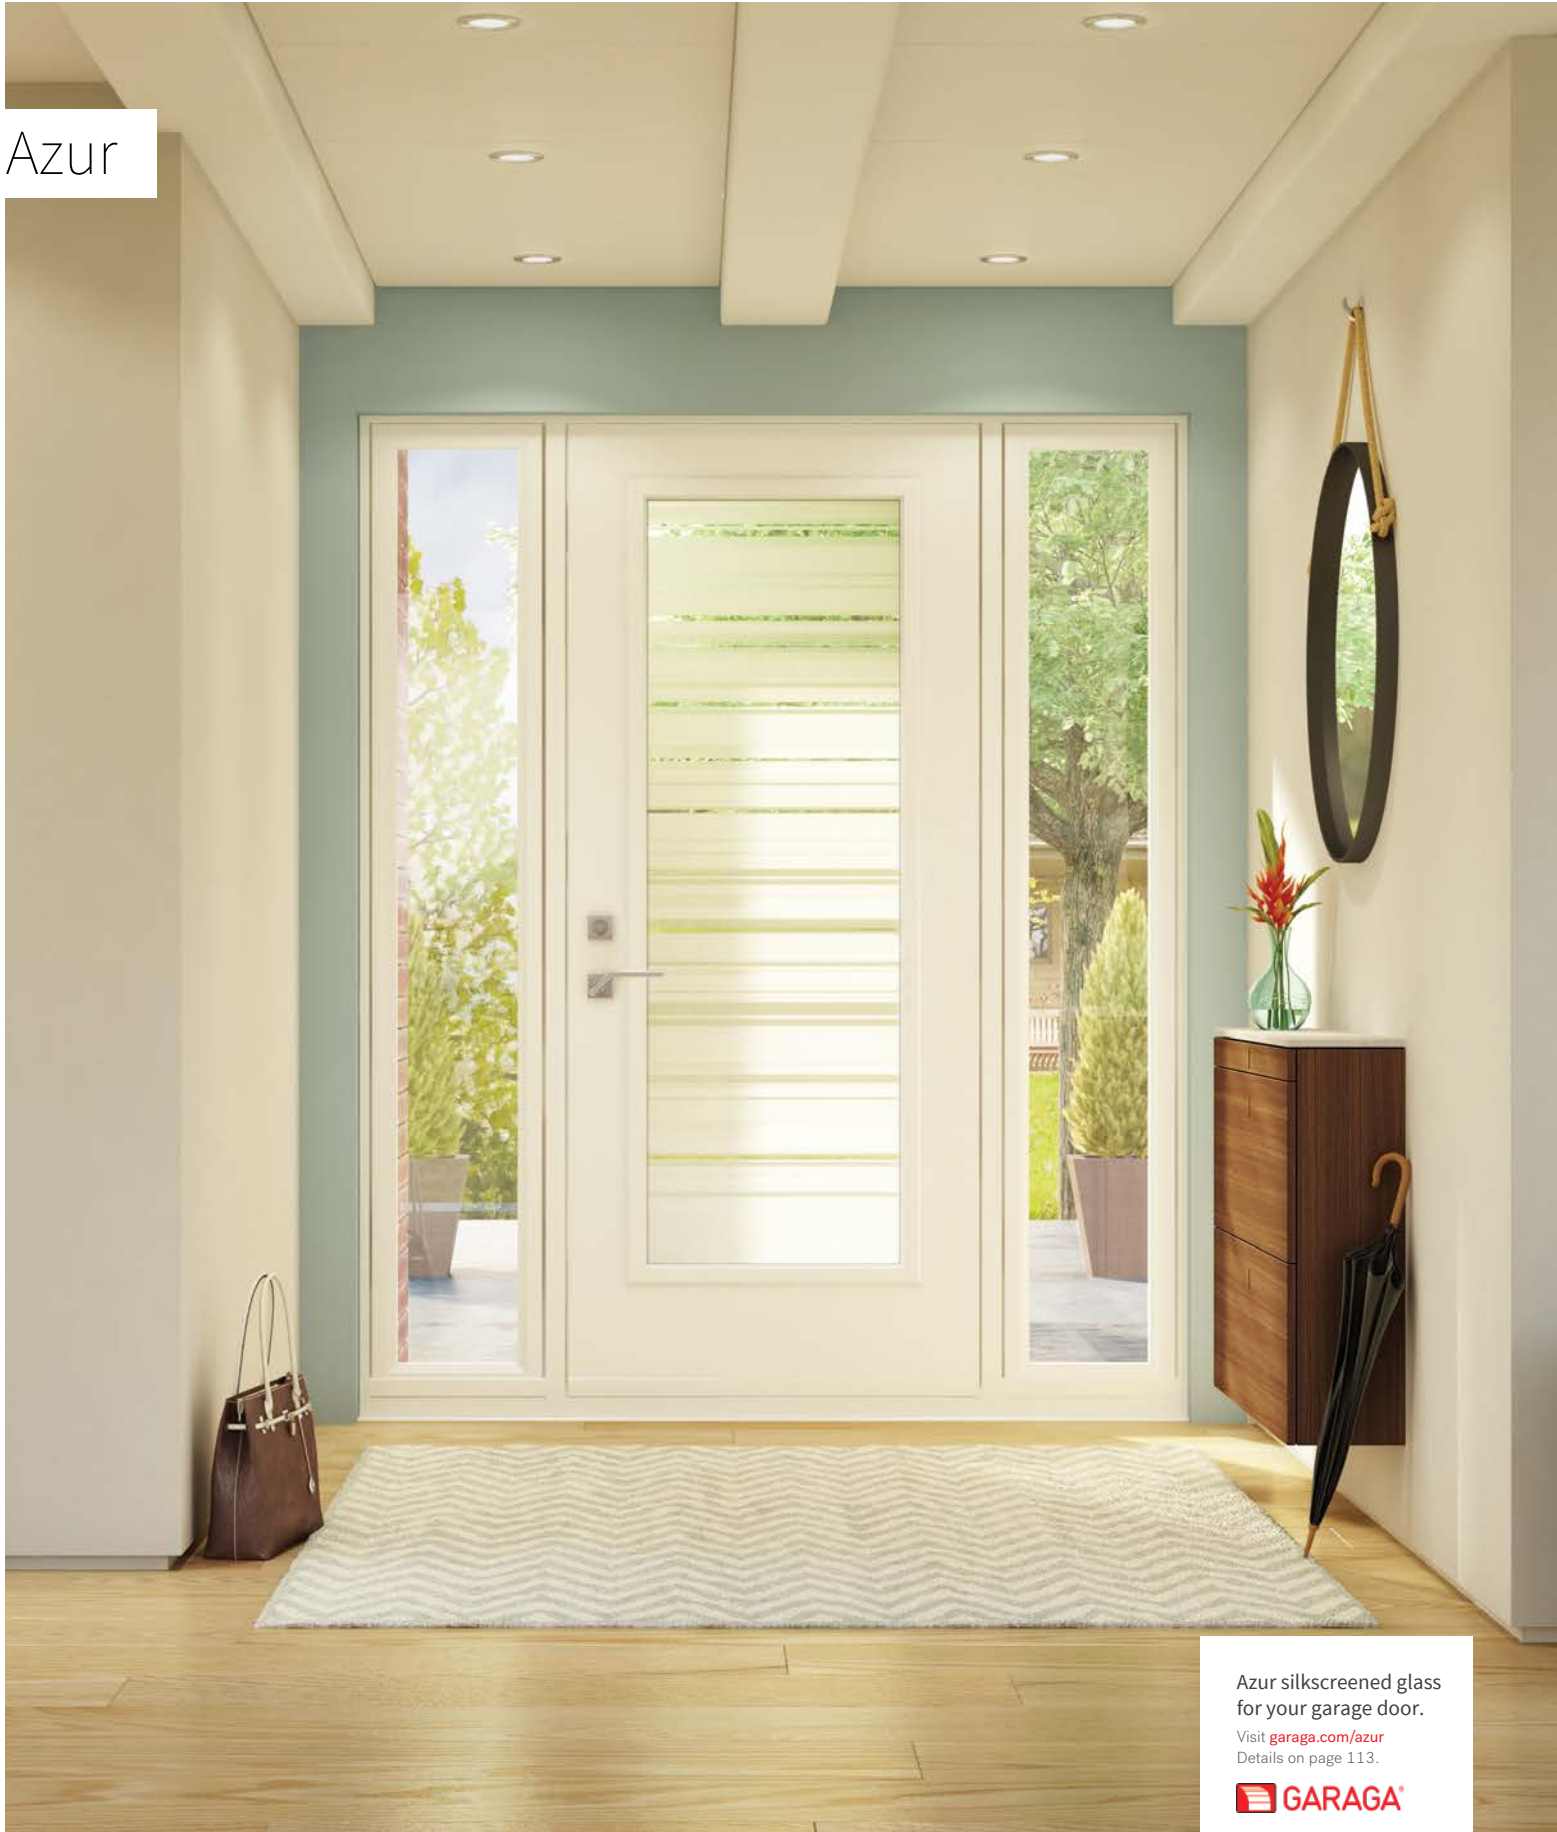

Azur

Azur silkscreened glass
for your garage door.

Visit garaga.com/azur
Details on page 113.

Uno steel door. Azur 22" x 64" doorglass p.33. Clear glass 13 3/8" x 79" sidelites.