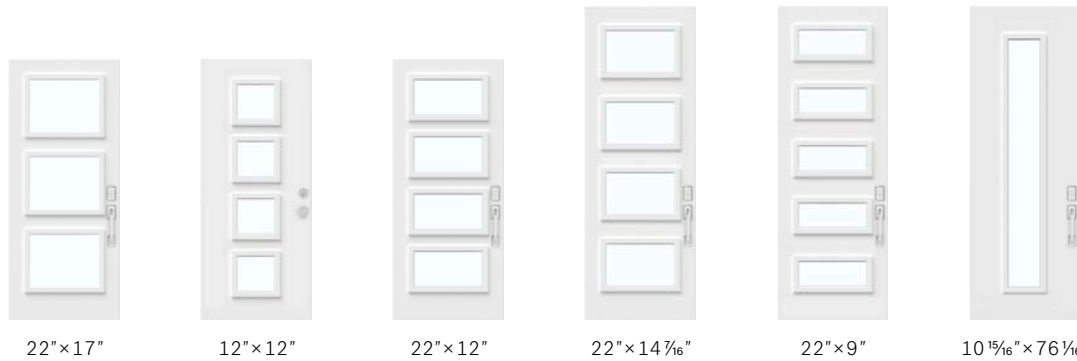

08-079-

Add this prefix to the codes below

	22"×17"		12"×12"		22"×12"		22"×14 1/16"		22"×9"		10 15/16"×76 1/16"	
Frames	Contemp.	Novapvc	Contemp.	Novapvc	Contemp.	Novapvc	Contemp.	Novapvc	Contemp.	Contemp.	Novapvc	
Soft	259-116	259-114	216-063	216-061	053-046	On demand	260-063	On demand	210-064	N/A	N/A	
Fluid*	259-119 ↔	259-117 ↔	216-066 ↔	216-064 ↔	053-050 ↔	On demand	260-066 ↔	On demand	N/A	N/A	N/A	
Masterline*	259-045 ↔	259-046 ↔	216-027 ↔	216-028 ↔	053-001 ↔	On demand	260-039 ↔	On demand	210-039 ↔	N/A	N/A	
Sandblasted	259-033	259-012	216-012	216-017	053-007	On demand	260-027	On demand	210-033	211-029	N/A	
Satin	259-062	259-024	216-001	216-025	053-002	On demand	On demand	On demand	N/A	211-028	N/A	
Pinhead	259-085	259-008	216-037	216-024	053-004	On demand	260-051	On demand	210-050	N/A	N/A	
Screen	259-038	259-052	216-029	216-032	053-003	On demand	260-041	On demand	210-048	N/A	N/A	
Chinchilla	259-035	259-049	216-018	216-020	053-006	On demand	260-044	On demand	210-051	N/A	N/A