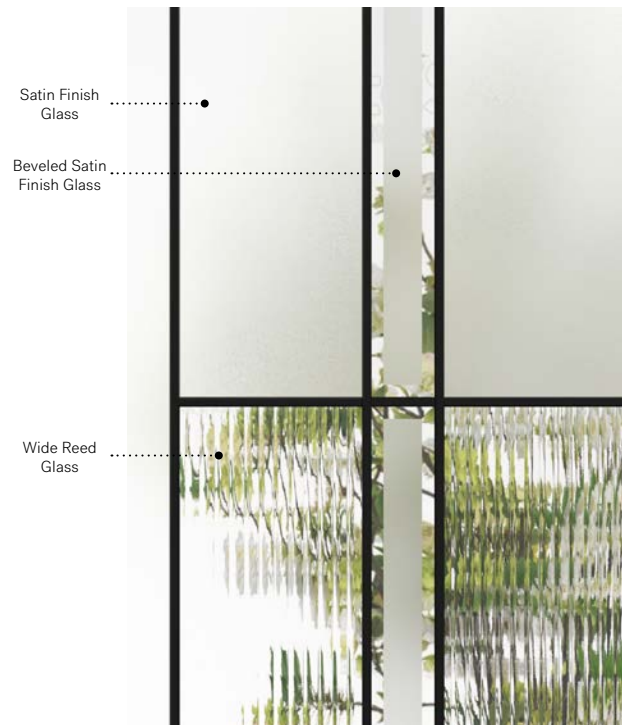

NEW

Nobel

A sophisticated looking stained glass designed for today's architectural styles. This model expresses all its nobility thanks to a bold composition and contrasting textures. Nobel will enhance contemporary or classic style single-family homes.

Stained Glass: Satin finish glass, Beveled Satin finish glass and Wide Reed glass.
Caming: ¼" wide flat Patina caming.
Frames: Contemporary or Novapvc.
Sidelites and transom: Looks great accompanied by Satin finish glass.
Available in custom sizes.

Privacy Level **3/5**
SEMI-PRIVATE

Frames	22"×64"	22"×48"	22"×36"	7"×64"	8"×48"	8"×36"
Contemporary	10-395-060-005	10-395-057-005	10-395-050-005	10-395-005-005	10-395-017-005	10-395-010-005
Novapvc	10-395-060-001	10-395-057-001	10-395-050-001	10-395-005-001	10-395-017-001	10-395-010-001