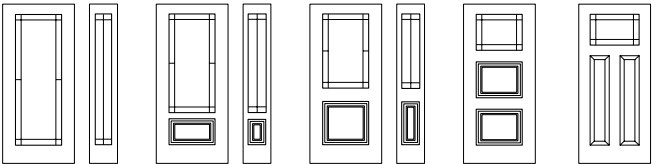

Perimeter Grill

22" x 64"
20" x 64"
7" x 64"
22" x 48"
8" x 48"
22" x 36"
8" x 36"
22" x 17"
22" x 14 7/16"

Configurations sur mesure

Create a custom configuration with your choice of split, color, and grill profile, in the size that fits your project.