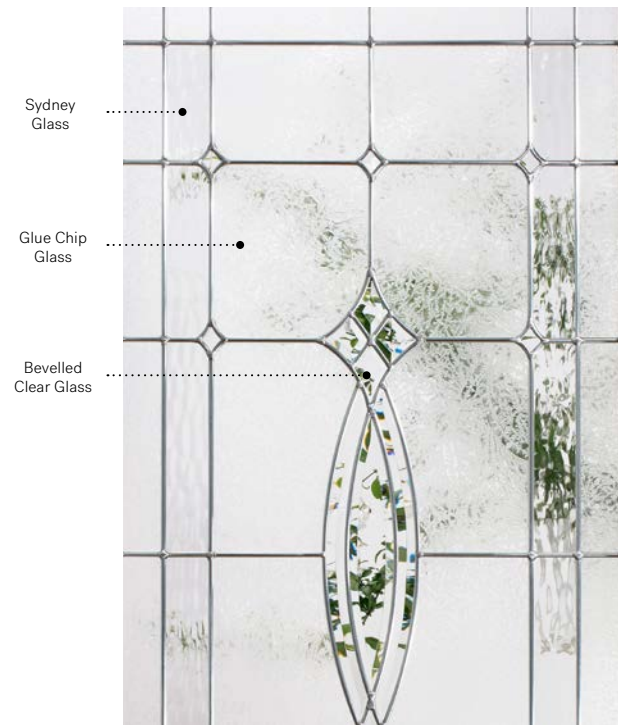

Granite Glass
 Glue Chip Glass
 Bevelled Clear Glass

Privacy Level

2/5

SEMI-PRIVATE

Frames	22" x 64"	22" x 48"	22" x 36"	21 5/8" x 9 3/4" Half-moon
Novapvc	10-036-060	10-036-057	10-036-050	10-036-044
Stainable	10-036-060	10-036-057	10-036-050	10-036-044

Stained Glass: Sydney glass, Glue Chip glass and bevelled clear glass.

Caming: Zinc, Patina or Brass.

Frames: Novapvc or Stainable.

Sidelites and transom: Looks great accompanied by Glue Chip glass.

Available in custom sizes.