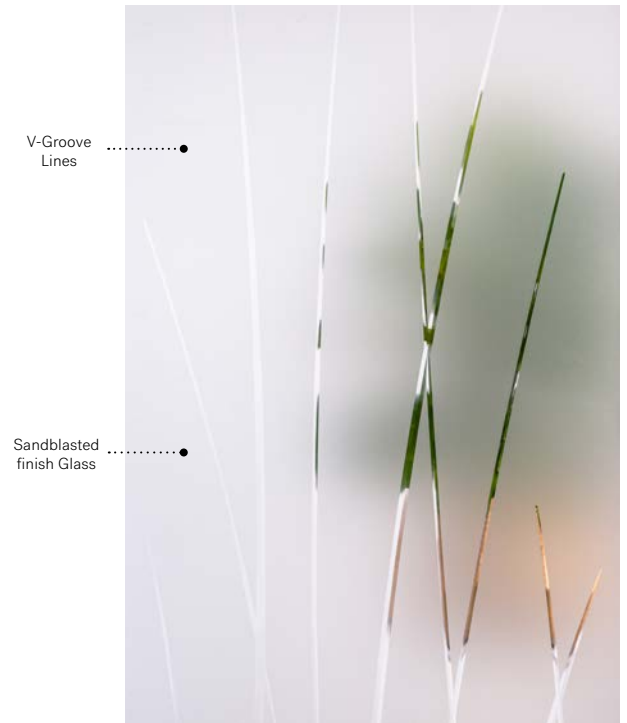

Emori

London steel door p.21. Emori 22" x 36" doorglass p.75.

Emori

Emori is a subtle and elegant design inspired by nature. With overlapping polished V-Groove lines, Emori provides both a high degree of privacy and visibility to the outside. This model is a great match with country-style or classic style homes.

V-Groove: Sandblasted finish glass with polished V-Groove lines.

Frames: Contemporary or Novapvc.

Sidelites and transom: Looks great accompanied by Sandblasted finish glass. Available in custom sizes.

Privacy Level **4/5**
PRIVATE