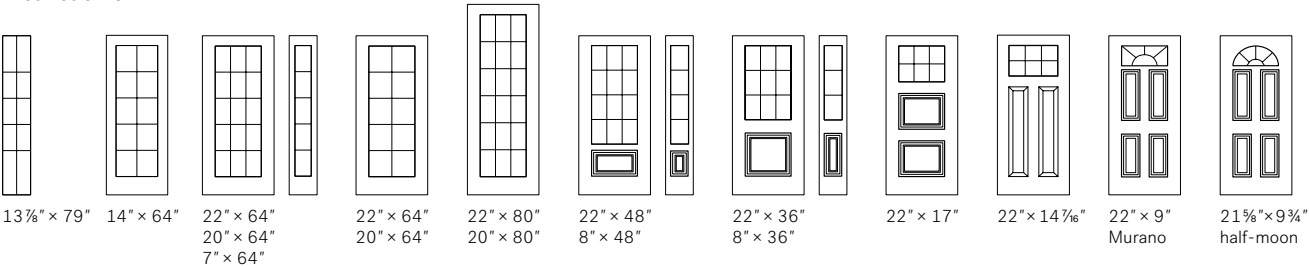

Distinction Grill

13 3/8" x 79"   14" x 64"   22" x 64"
20" x 64"
7" x 64"
22" x 64"
20" x 64"
22" x 80"
20" x 80"
22" x 48"
8" x 48"
22" x 36"
8" x 36"
22" x 17"
22" x 14 7/16"
22" x 9"
Murano
21 1/8" x 9 3/4"
half-moon