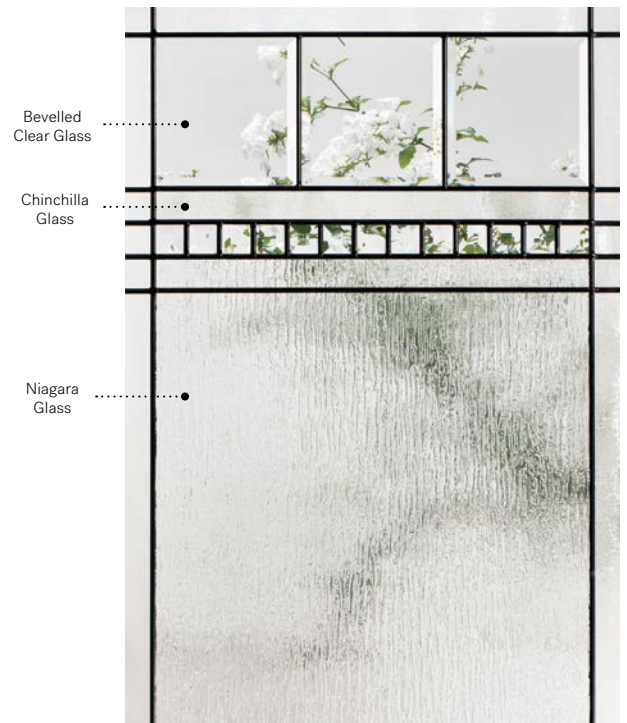

Celeste

Orleans steel door with Prestige Mouldings p.21. Celeste 22"×48" doorglass with 8"×48" sidelite p.71.

Celeste

Celeste juxtaposes different types of glass within its patina coming, creating a delicate geometric pattern with a refined and balanced light effect.

Chanelle

Orleans steel door p.21. Chanelle 22" x 48" doorglass with 8" x 48" sidelite p.73.

Chanelle

Chanelle will bring a stately, elegant and timeless touch to any home, classic or modern. With clean lines and bright bevels, it creates stunning light effects.

Stained glass: Chinchilla glass, bevelled clear glass and Niagara glass.

Coming: Patina.

Frames: Contemporary, Novapvc or Stainable.

Sidelites and transom: Looks great accompanied by Niagara glass.

Available in custom sizes.