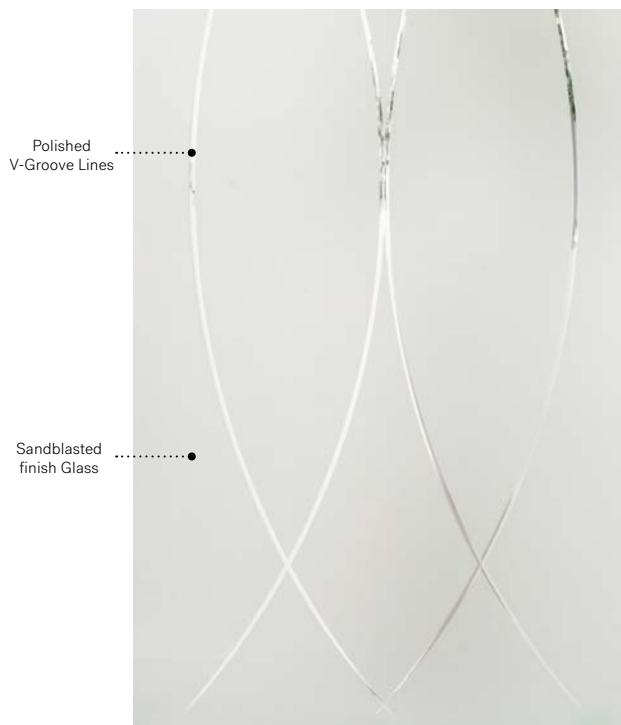

Verso

Soho steel door p.19. Verso 22" x 48" doorglass p.91.

Verso

With its simple and elegant intersecting lines, Verso is a timeless homage to the art of glass cutting.

V-Groove: Polished V-Groove lines on Sandblasted finish glass.

Frames: Contemporary, Novapvc or Stainable.

Sidelites and transom: Looks great accompanied by Sandblasted finish glass.

Available in custom sizes.

Privacy Level **4/5**
PRIVATE

						
Frames	22"×64"	22"×48"	22"×36"	7"×64"	8"×48"	8"×36"
Contemporary	06-369-060-003	06-369-057-003	06-369-050-003	06-369-005-003	06-369-017-003	06-369-010-003
Novapvc	06-369-060-001	06-369-057-001	06-369-050-001	06-369-005-001	06-369-017-001	06-369-010-001
Stainable	06-369-060-002	06-369-057-002	06-369-050-002	06-369-005-002	06-369-017-002	06-369-010-002

Winchester

Orleans steel door p.21. Winchester 22" x 48" doorglass p.93. Satin finish glass transom.

NEW

Winchester

Classic style doorglass in its simplest form. Sleek and balanced, Winchester offers a rich, contrasting mix of Clear and Satin finish glass with black patina coming. With its elegant beveled clear glass border, Winchester provides both privacy and visibility.