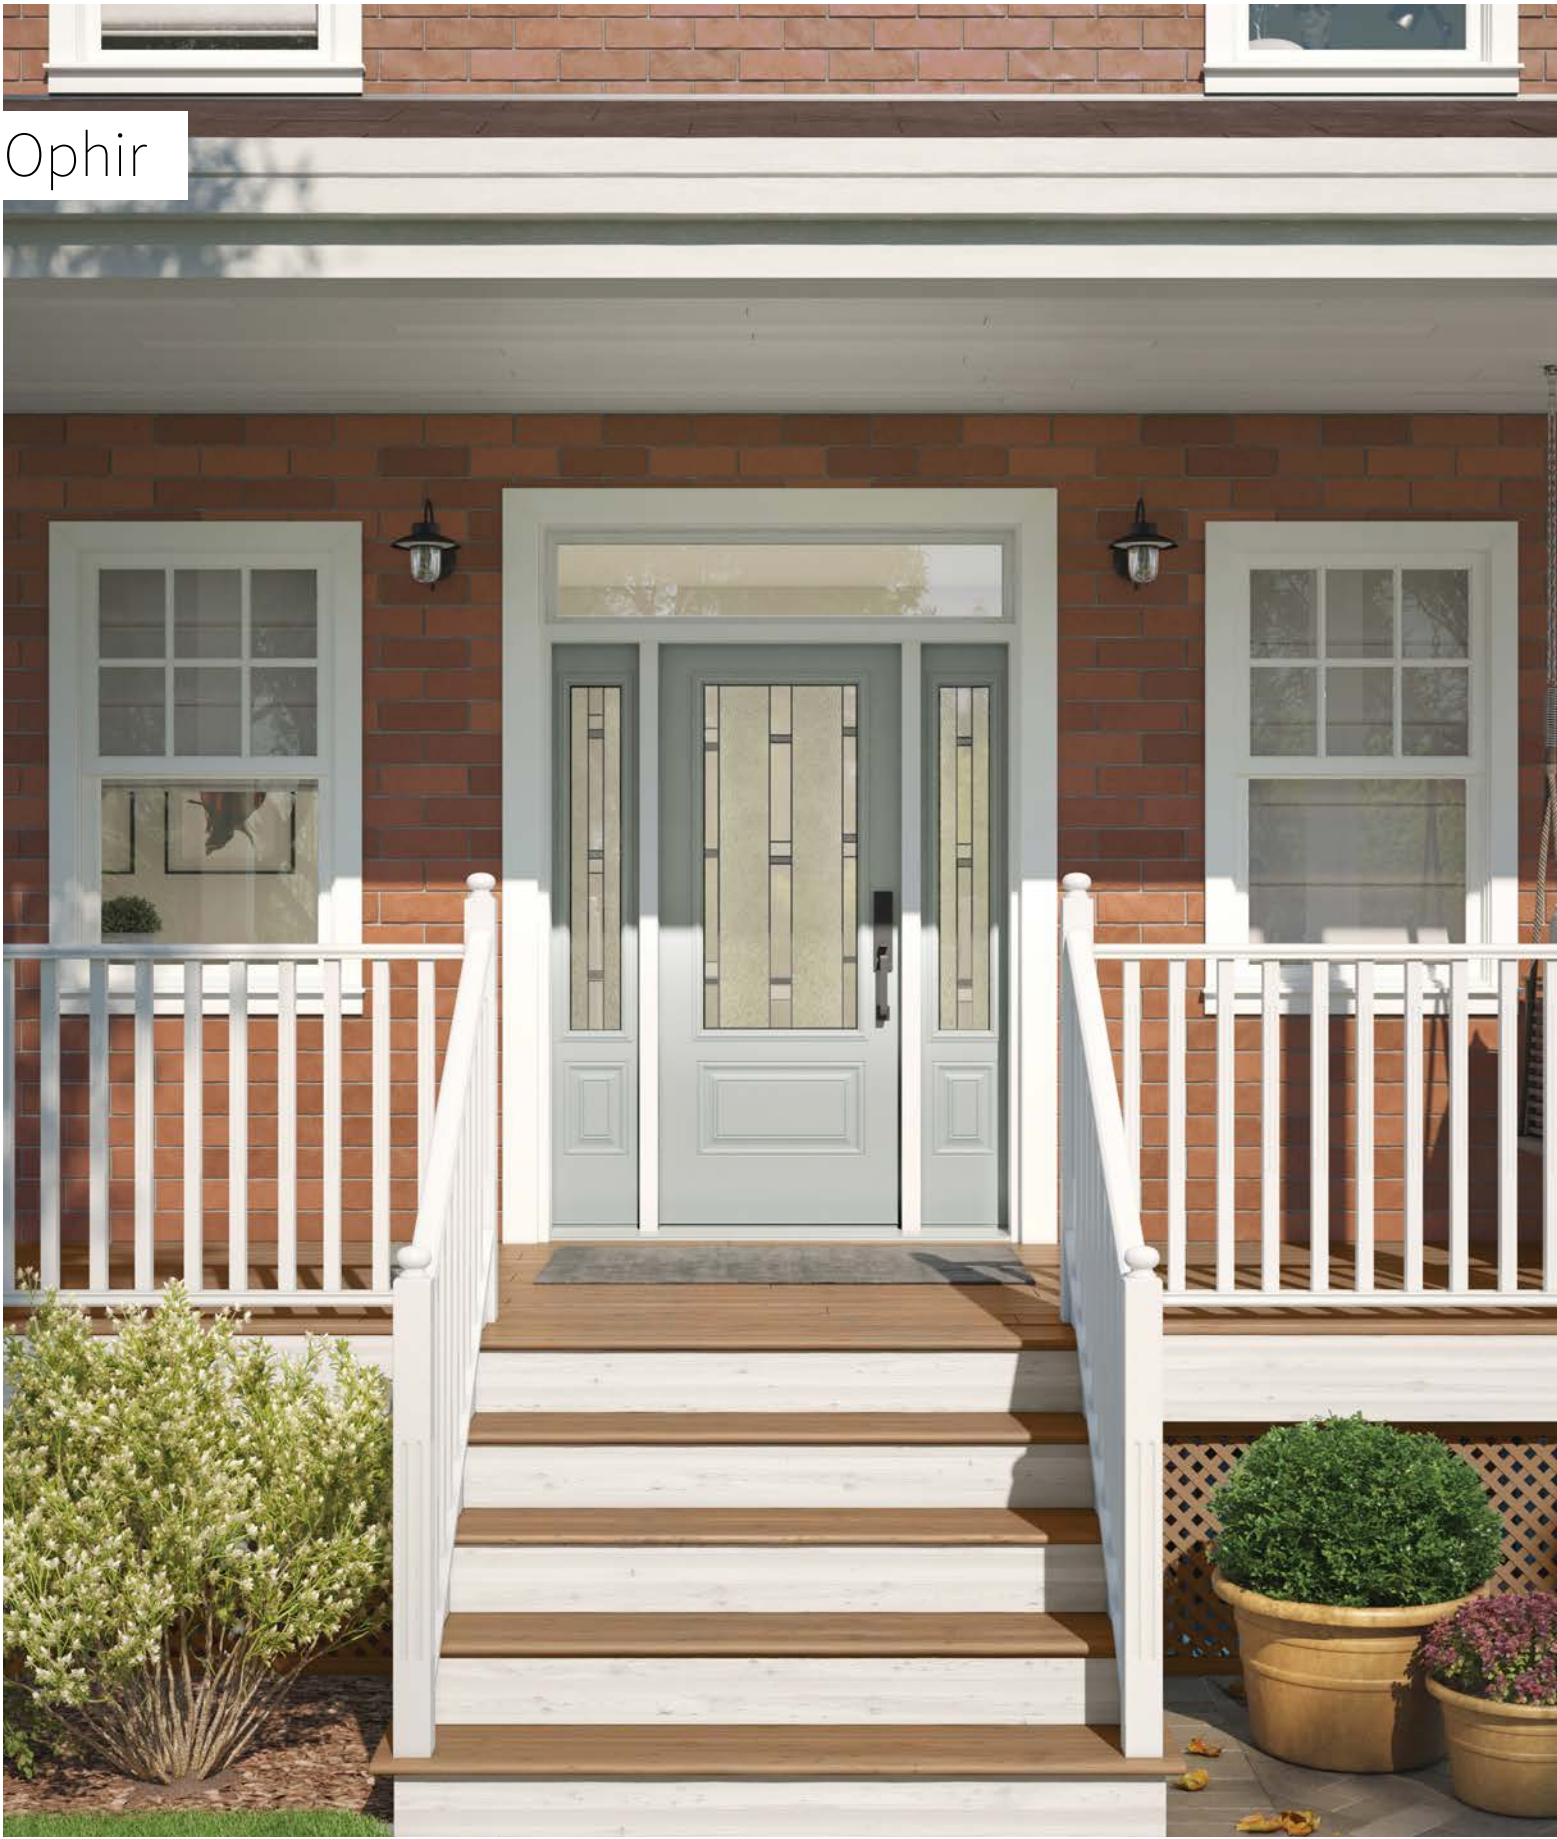

Ophir

Orleans steel door p.21. Ophir 22" x 48" doorglass with 8" x 48" sidelites p.85.