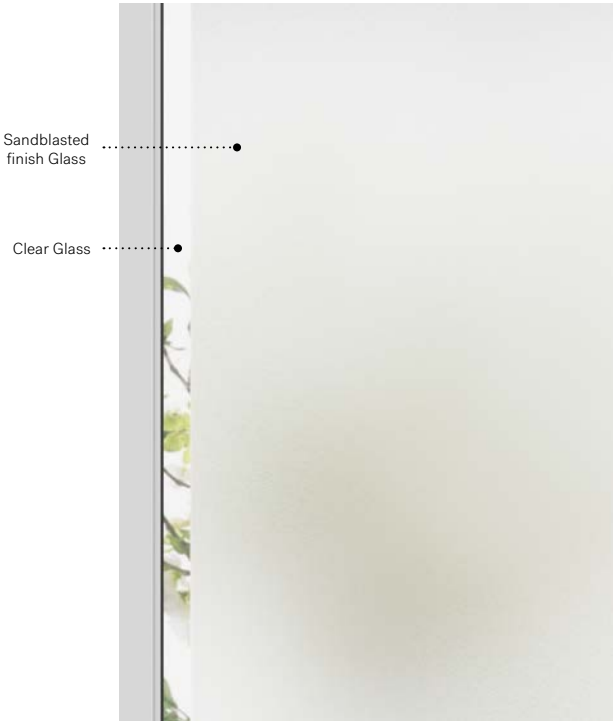

NEW

Side

The Side model combines privacy and visibility thanks to its sandblasted finish glass and subtle clear stripe on one side. This minimalist detail blends in with the simple, asymmetrical volumes of contemporary-style architecture. Side is the perfect choice for townhouses or multi-unit homes. Available in right or left version.

- **Silkscreened glass:** Sandblasted finish on clear glass.
- **Frames:** Contemporary or Novapvc.
- **Orientation:** Available in left and right versions as seen from outside.
- **Sidelites and transom:** Looks great accompanied by Sandblasted finish or Clear glass.

Privacy Level 4/5
PRIVATE