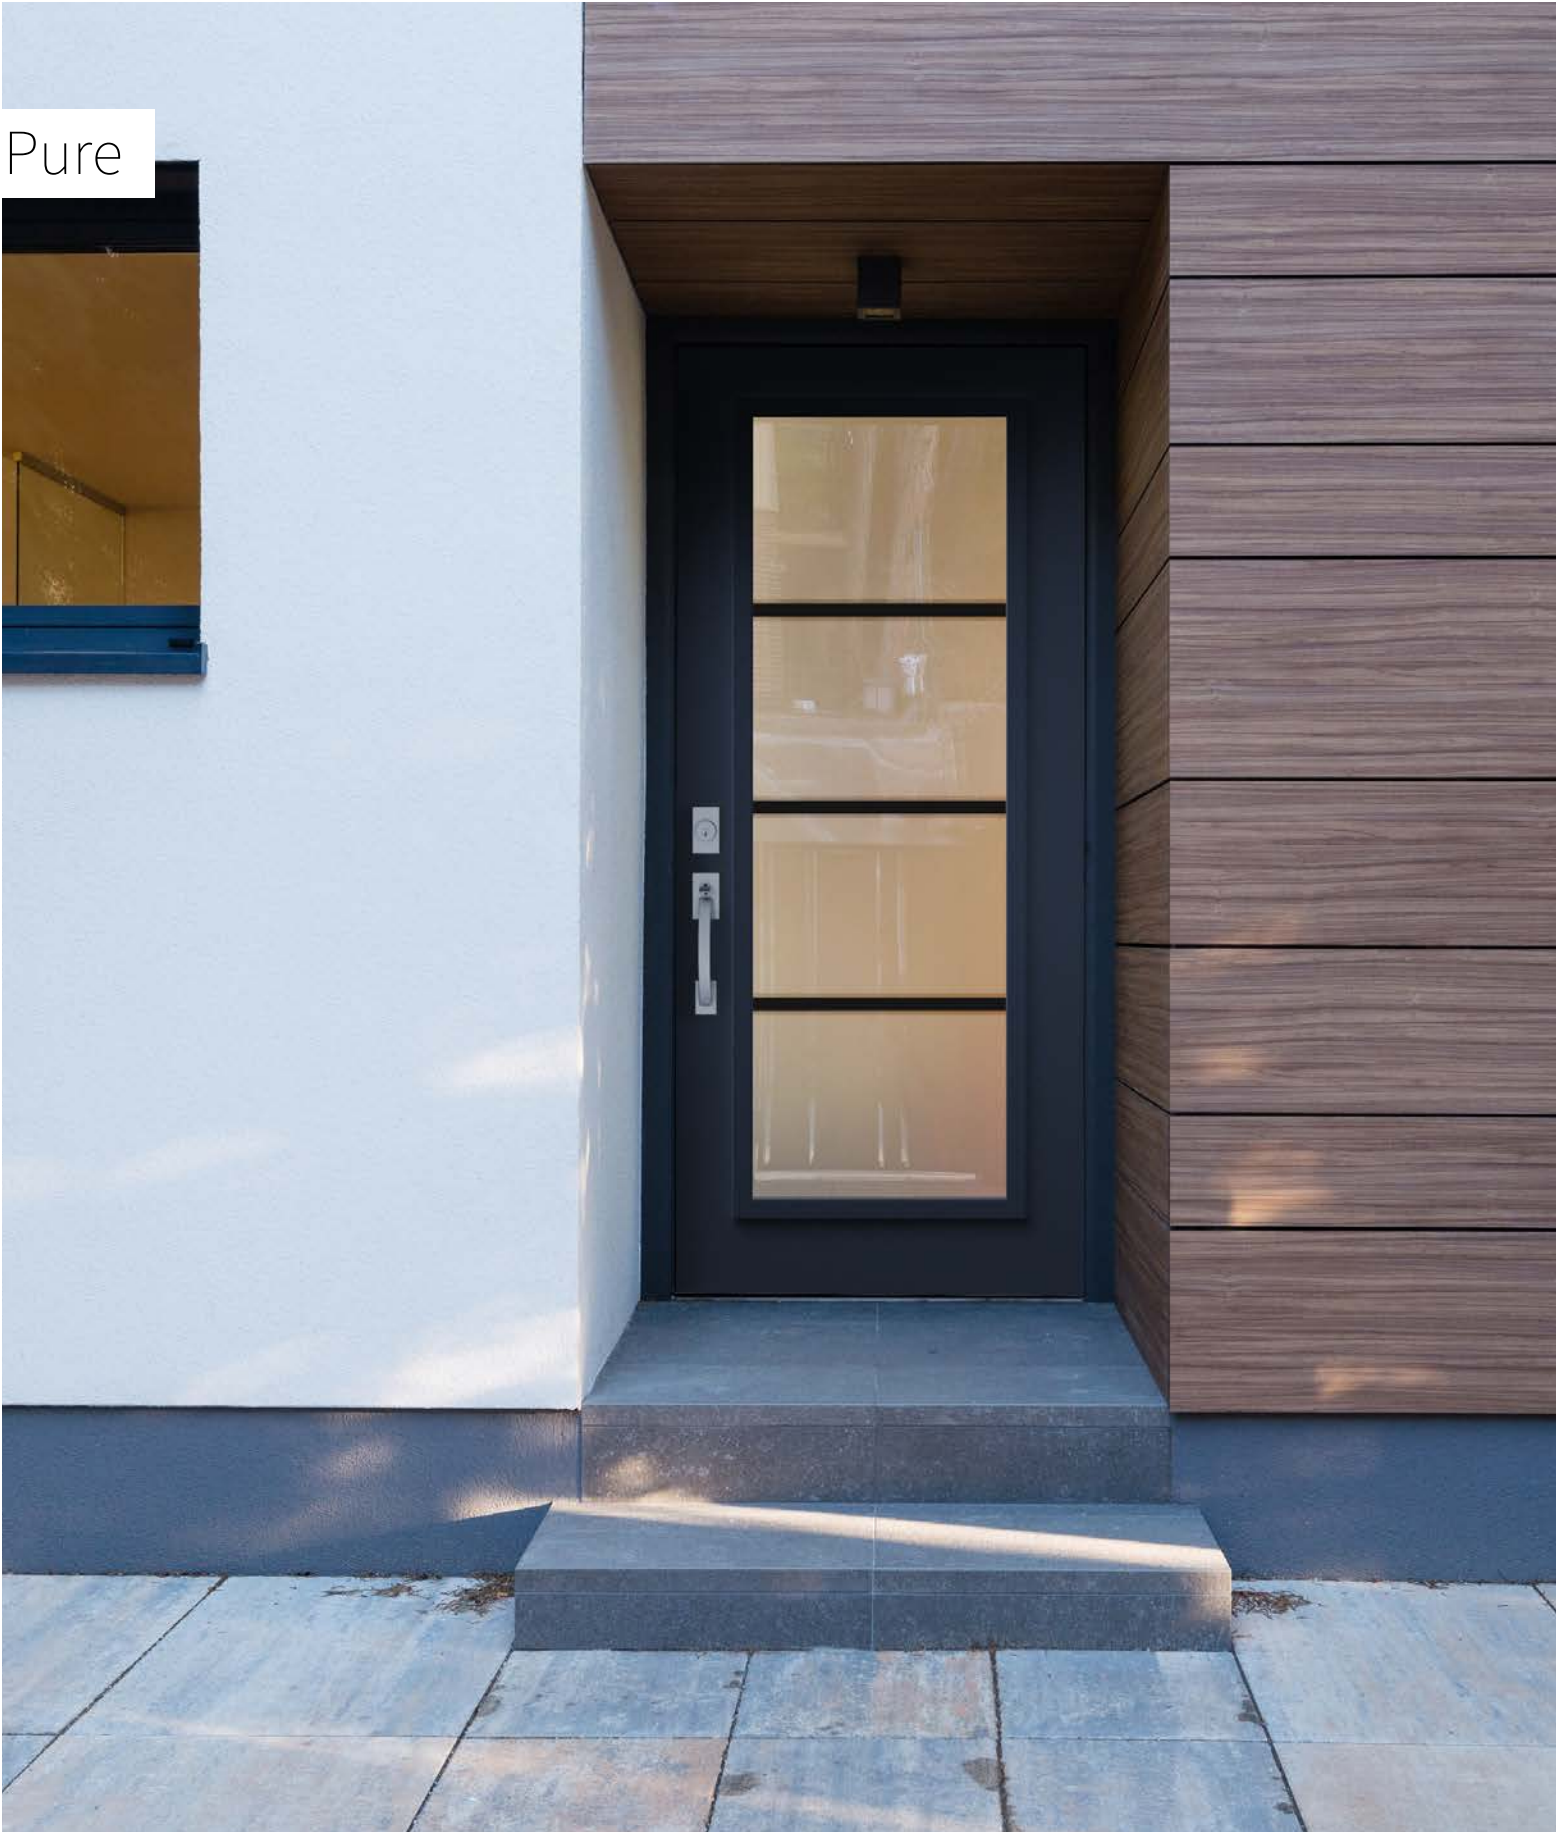

Pure

Uno steel door. Pure 22" x 64" doorglass p.51.

Pure

Pure adds refinement to your home. An ideal match with black windows and horizontal mullions, Pure is interesting for new construction as well as renovation projects. The subtle clear lines on this silkscreened glass provide a view to the outdoors while ensuring your privacy.