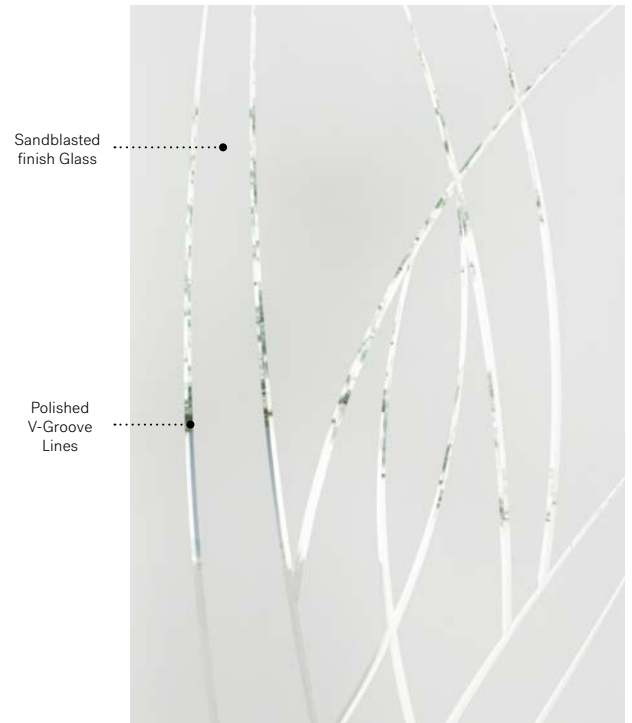

Alys

Uno steel door. Alys 22" x 64" doorglass p.63.

Alys

Alys' V-Groove design suggests motion and is at once natural and abstract, bringing your entryway to life with its dynamic composition.

V-Groove: Polished V-Groove lines on Sandblasted finish glass.

Frames: Contemporary, Novapvc or Stainable.

Sidelites and transom: Looks great accompanied by Sandblasted finish glass.

Available in custom sizes.

Sandblasted finish Glass

Polished V-Groove Lines

Privacy Level