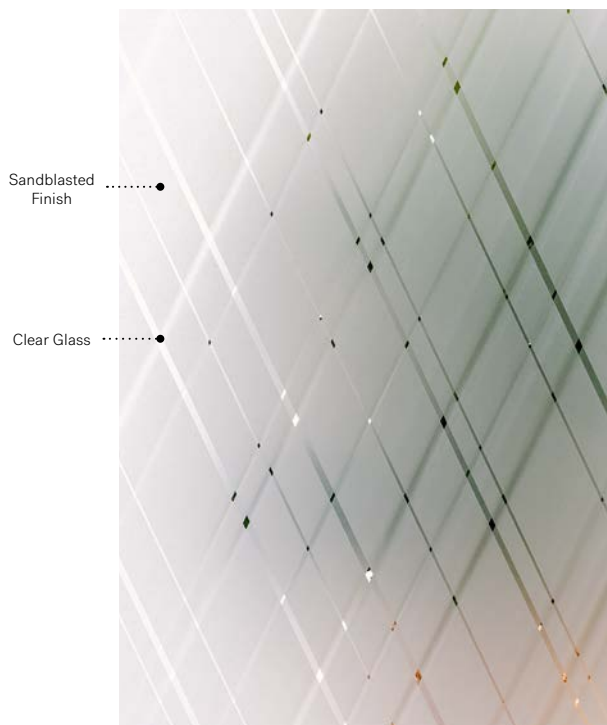

* **Masterline and Fluid glass** — The pattern of the glass runs parallel to the longest side of the doorglass (see ‡/↔ symbols above.)
Elevation venting unit with Masterline glass p.105. Q470 venting unit with Masterline glass, p.109.

Arum

Uno steel door. Arum 22" x 64" doorglass p.29. Clear glass transom.

Arum

Arum offers the simplicity of Sandblasted finish glass with an elegant design and a high degree of privacy. Fine diagonal lines intertwine to create a pattern that will enhance the look of your home for both renovation and new construction projects.