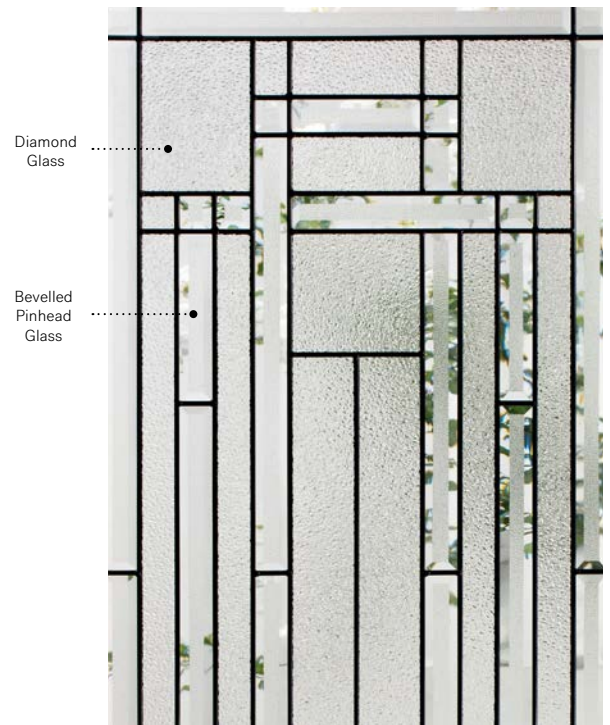

Attraction

This model stands out thanks to a subtle optical illusion nestled in a complex composition of small pieces of bevelled textured glass.

Stained Glass: Bevelled Pinhead glass and Diamond glass.

Caming: Zinc or Patina.

Frames: Contemporary or Novapvc.

Sidelites and transom: Looks great accompanied by Pinhead glass.

Available in custom sizes.

Privacy Level **3/5**
SEMI-PRIVATE

Frames 22" x 64"

		Zinc	Pat.
Contemporary	10-261-060	008	010
Novapvc	10-261-060	007	001