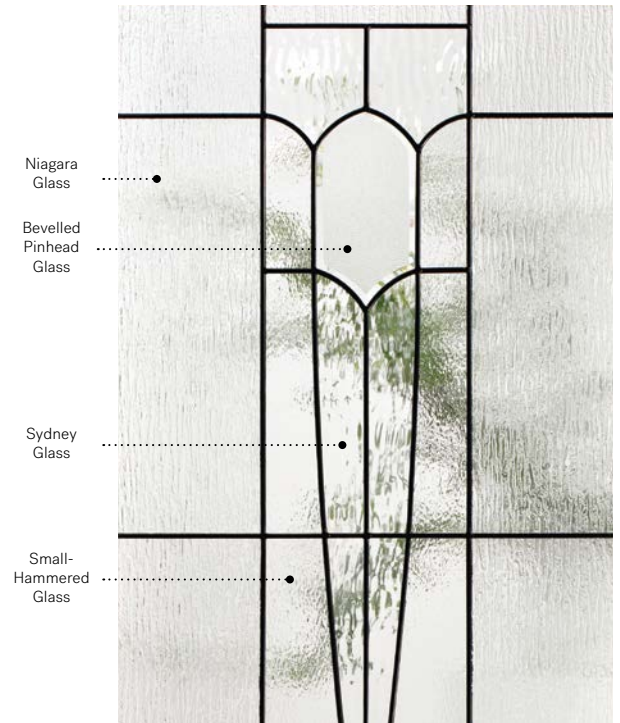

Mistral

Orleans steel door p.21. Mistral 22"× 48" doorglass p.81.

Mistral

A nod to Art Nouveau illustrations, Mistral is a tableau of simple, slender shapes.

Stained glass : Niagara glass, Sydney glass, bevelled Pinhead glass and Small-hammered glass.

Caming : Zinc or Patina.

Frames : Novapvc or Stainable.

Sidelites and transom : Looks great accompanied by Niagara glass.

Available in custom sizes.

Privacy Level **3/5**
SEMI-PRIVATE

Frames 22" x 64"

Novapvc	10-310-060	Zinc	Pat.
Stainable	10-310-060	006	001
		009	005