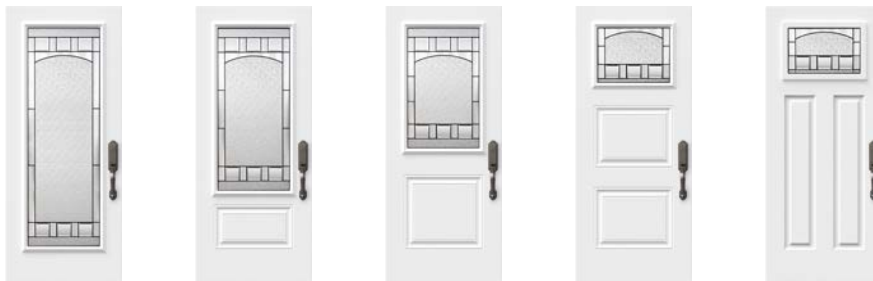

Frames	22" x 64"	22" x 48"	22" x 36"	22" x 17"	22" x 14 7/16"
Contemporary	10-258-060-010 | 012	10-258-057-011 | 013	10-258-050-011 | 013	10-258-259-011 | 013	10-258-260-007 | 009
Novapvc	10-258-060-009 | 001	10-258-057-010 | 001	10-258-050-010 | 001	10-258-259-005 | 001	10-258-260-006 | 001
Stainable	10-258-060-011 | 005	10-258-057-012 | 005	10-258-050-012 | 006	10-258-259-008 | 004	N/A