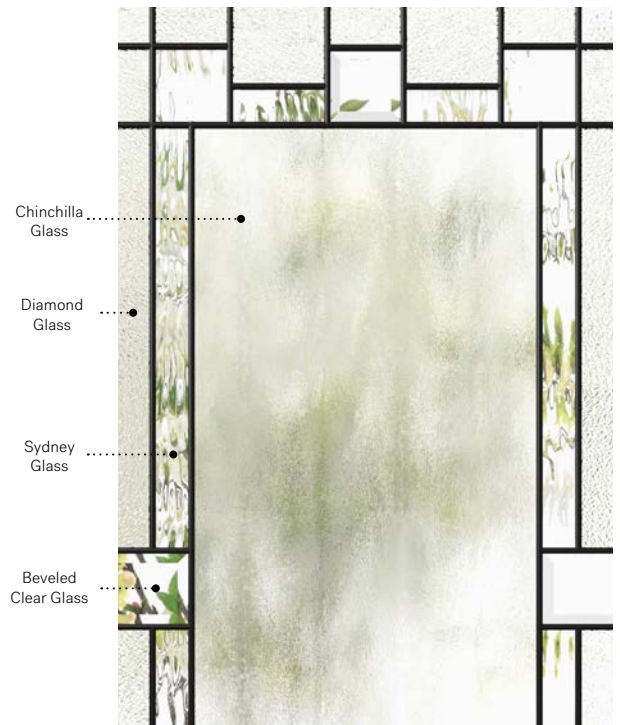

NEW

Portrait

This Craftsman style inspired stained glass is made up of textures that evoke the beauty of nature. While the chinchilla glass dances with the sun, its diamond glass fills your entrance with sparkling light.

Stained glass: Chinchilla glass, beveled clear glass, Diamond glass and Sydney glass.

Caming: Patina.

Frames: Contemporary, Novapvc.

Sidelites and transom: Looks great accompanied by Chinchilla glass.

Available in custom sizes.

Privacy Level **4/5**
PRIVATE