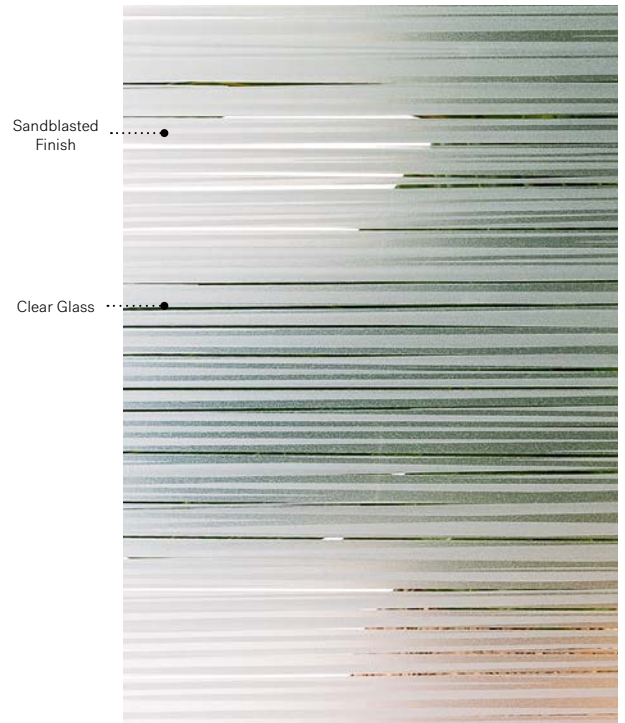

Kira

Two layers of fine, Sandblasted finish lines overlap to create a natural looking pattern that provides a good degree of privacy. Kira delicately filters light and fills your entrance with a sense of calm.

Silkscreened glass: Dual layered Sandblasted finish on clear glass.

Frames: Contemporary or Novapvc.

Sidelites and transom: Looks great accompanied by Sandblasted finish or Clear glass.

Privacy Level **3/5**
SEMI-PRIVATE

Frames	22" x 64"	22" x 48"	22" x 36"	22" x 17"	22" x 12"
Contemporary	07-381-060-002	07-381-057-002	07-381-050-002	07-381-259-002	07-381-053-002
Novapvc	07-381-060-001	07-381-057-001	07-381-050-001	07-381-259-001	07-381-053-001

Frames	7" x 64"	13 7/8" x 79" Tip-to-tip
Contemporary	07-381-005-002	07-381-211-001
Novapvc	07-381-005-001