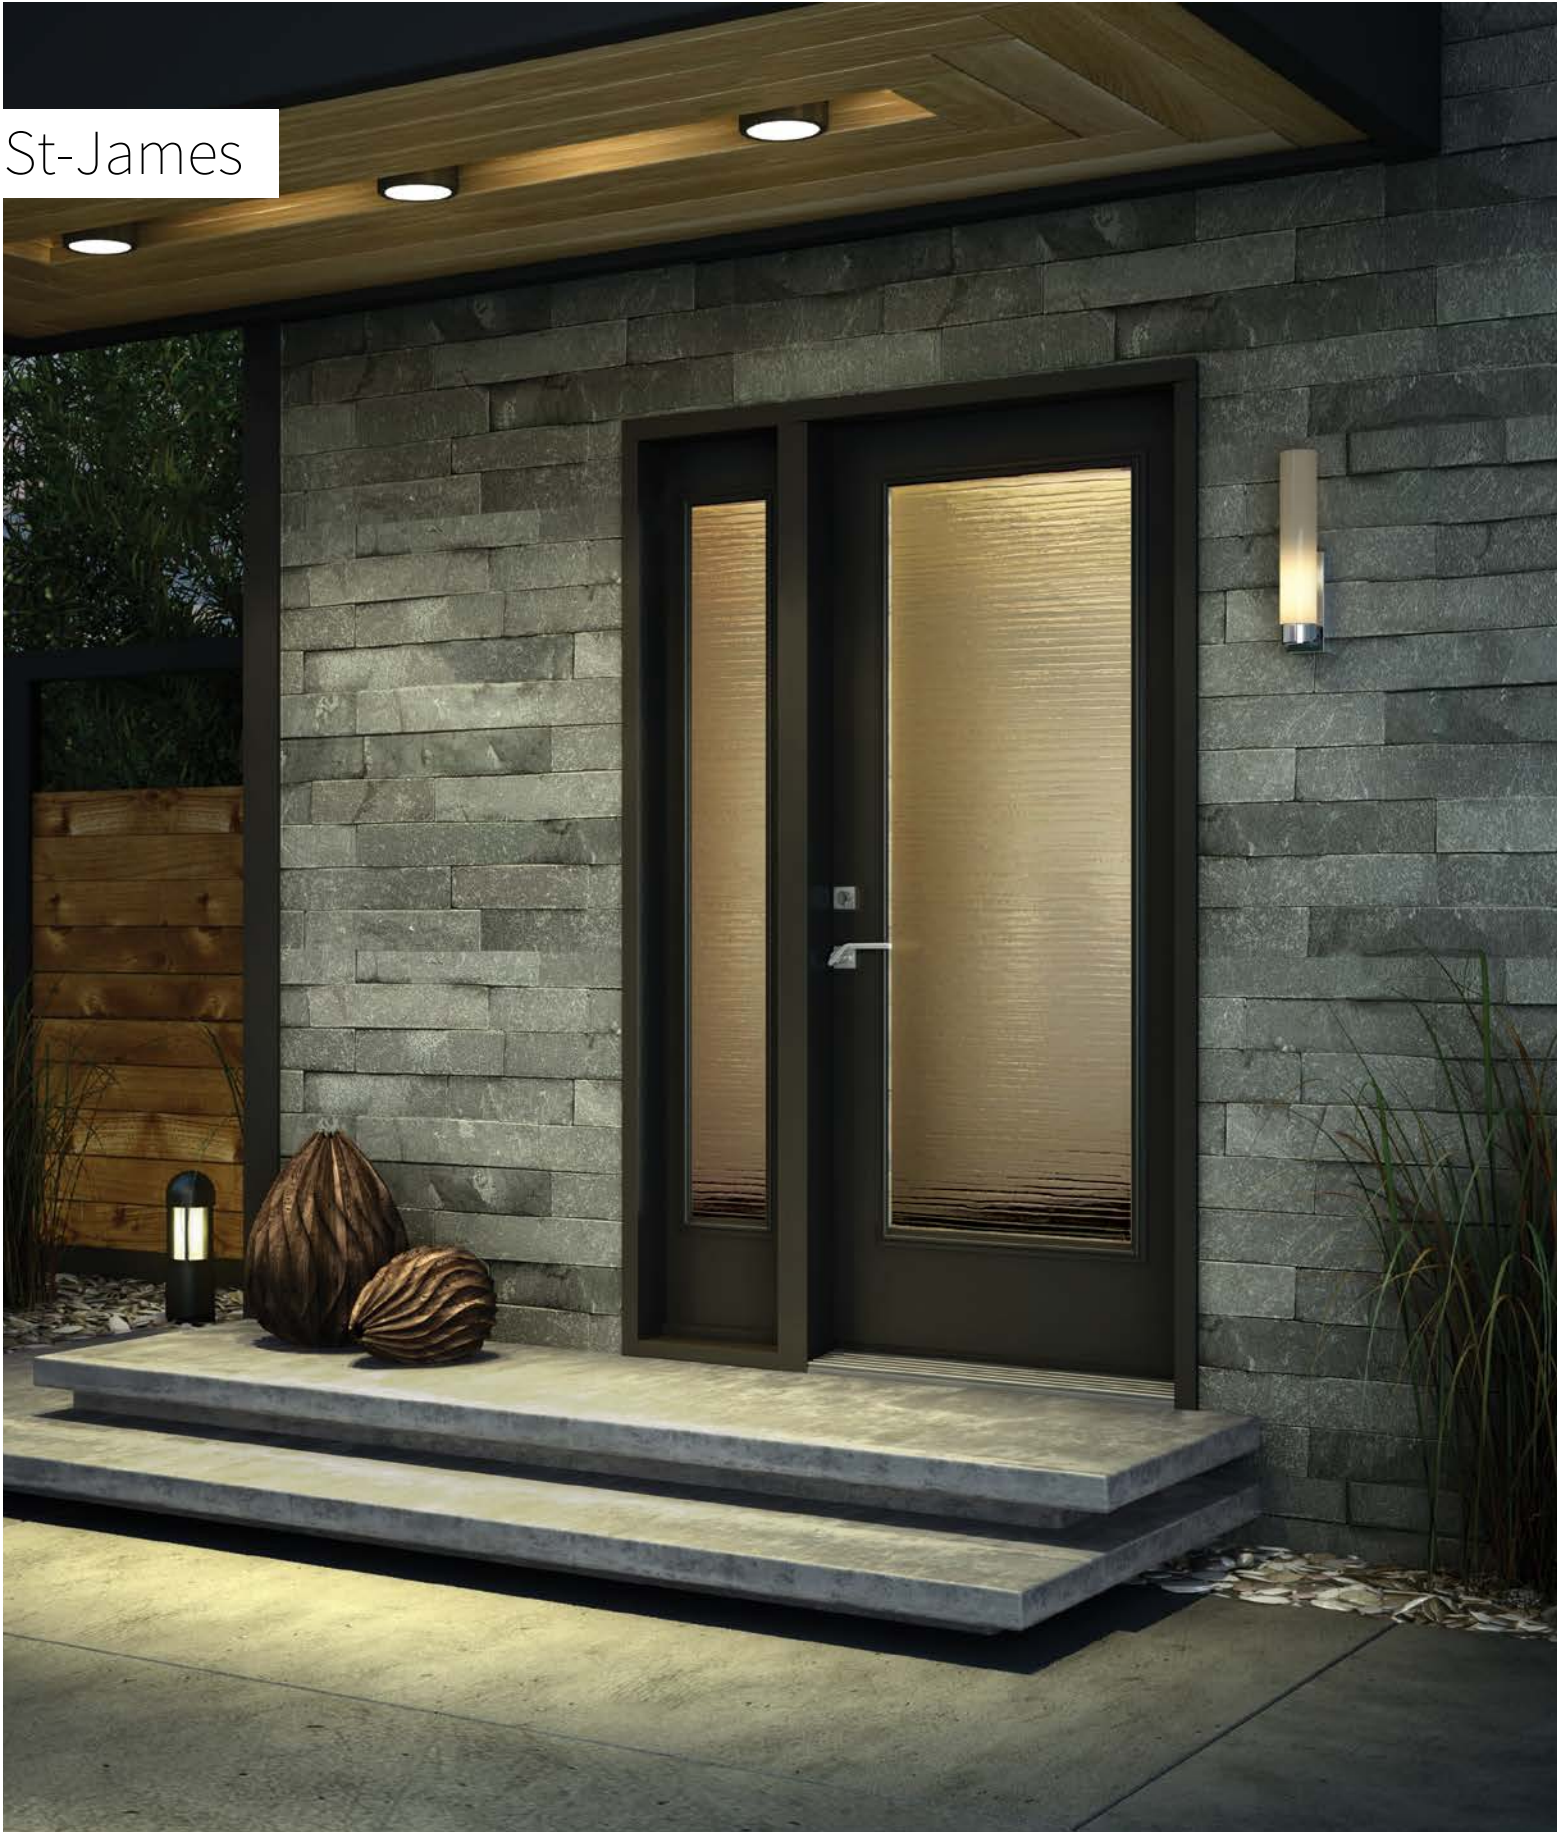

St-James

Uno steel door. St-James 22" x 64" doorglass with 7" x 64" sidelite p.57.