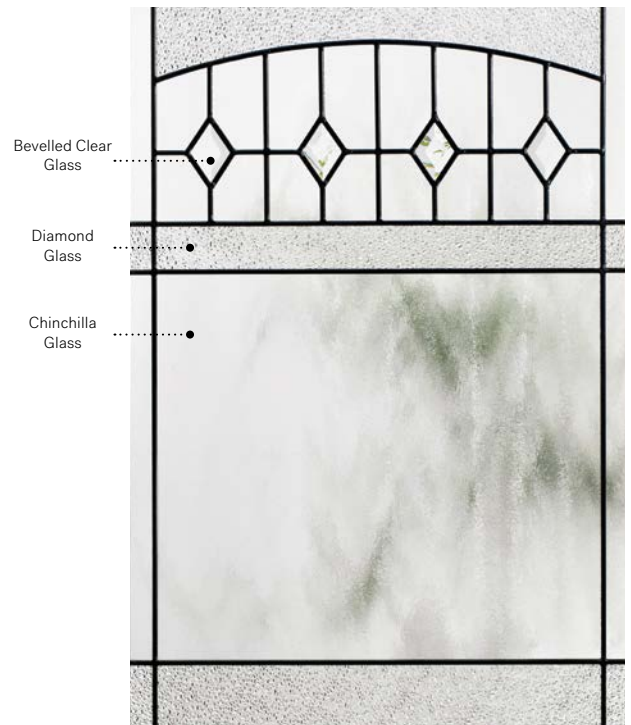

Liano

Stylish and warm, Liano is both classic and minimalist. Enjoy a sparkling light effect in your entryway thanks to the bevelled diamonds in its camber top.

Stained glass: Chinchilla glass, bevelled clear glass and Diamond glass.

Caming: Patina.

Frames: Contemporary, Novapvc or Stainable.

Sidelites and transom: Looks great accompanied by Chinchilla glass.

Available in custom sizes.

Privacy Level **4/5**
PRIVATE

Frames 22" x 48"
Contemporary 10-324-057-006
Novapvc 10-324-057-003
Stainable 10-324-057-004

22" x 36"
10-324-050-009
10-324-050-001

22" x 14 7/16"
10-324-260-001
N/A
N/A

Frames 8" x 48"
Contemporary 10-324-017-006
Novapvc 10-324-017-001
Stainable 10-324-017-002

8" x 36"
10-324-010-008
10-324-010-001
10-324-010-002