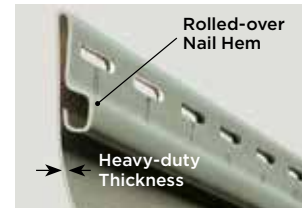

ENGINEERED INSTALLATION - FACILITATES EASIER AND SECURE INSTALLATION

CertainTeed Monogram siding features ensure proper nailing to wood studs and a secure fit to improve installation performance.

STUDfinder™ Technology	Easily locate studs / fast and accurate installation
CertiLock™ Technology	Snaps tight for a secure fit / fast and accurate installation