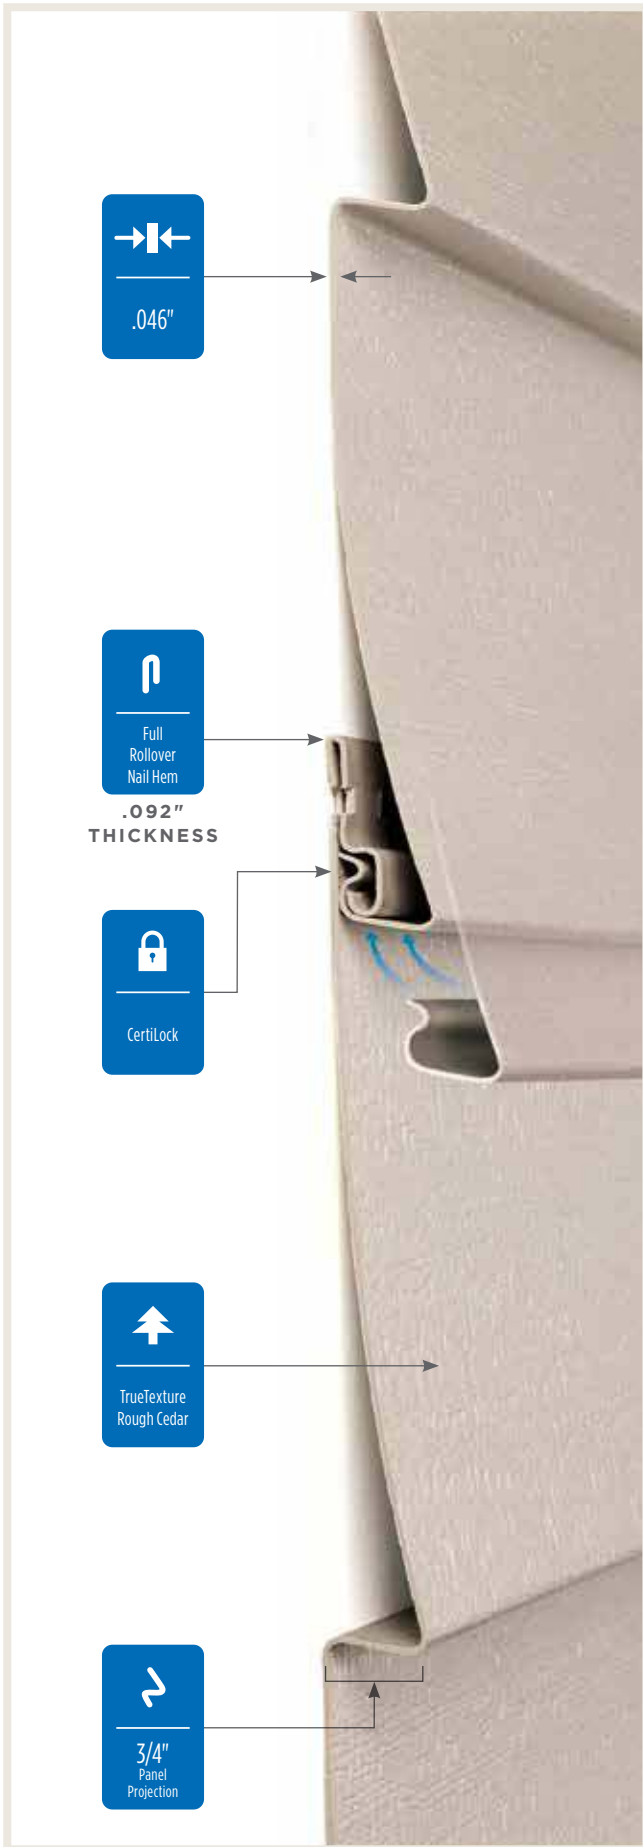

Double 4"
Rough Cedar Clapboard

Brownstone

Double 5"
Rough Cedar Clapboard

Wedgewood Blue

Double 5"
Rough Cedar Dutchlap

Driftwood Blend

XL
Longer Lengths Available

PANEL DIMENSIONS

4" Profile
4" Profile
3/4" Panel Projection

Available Lengths: 12' 6", 16' 8", 20', 25'

PANEL DIMENSIONS

5" Profile
5" Profile
3/4" Panel Projection

Available Lengths: 12'

XL
Longer Length Available

PANEL DIMENSIONS

5" Profile
5" Profile
3/4" Panel Projection

Available Lengths: 12', 16'

	D4 Clapboard	D5 Clapboard	D5 Dutchlap	XL Clapboard	XL Dutchlap
Arbor Blend**	●		●		
Weathered Blend**	●		●		
Frontier Blend**	●		●		
Natural Blend**	●		●		
Driftwood Blend**	●		●		
Cedar Blend**	●		●		
Rustic Blend**	●		●		
Brownstone*	●	●	●	●	
Melrose*	●	●	●	●	
Autumn Red*	●	●	●		
Tuxedo*	●	●	●		
Slate*	●	●	●	●	
Espresso*	●	●	●	●	
Sable Brown*	●	●	●	●	
NEW COLOR Sparrow*	●	●	●		
Spruce*	●	●	●		
Olive Grove*	●	●	●		
Forest*	●	●	●		
NEW COLOR Midnight Blue*	●	●	●	●	
Deep Mineral*	●	●	●		
Pacific Blue*	●	●	●	●	
Wedgewood Blue	●	●	●		
Flagstone*	●	●	●		
Smoky Gray	●	●	●		
Charcoal Gray*	●	●	●	●	
Castle Stone	●	●	●	●	
NEW COLOR Granite Gray	●	●	●	●	●
Graystone	●	●	●		
Sterling Gray	●	●	●	●	●
Oxford Blue	●	●	●	●	●
Seagrass	●	●	●		
Cypress	●	●	●	●	●
Herringbone	●	●	●		
Sandstone Beige	●	●	●		
Desert Tan	●	●	●		
Weathered Wood	●	●	●		
Natural Clay	●	●	●	●	●
Savannah Wicker	●	●	●	●	●
Heritage Cream	●	●	●	●	●
Colonial White	●	●	●	●	●

TrueTexture™ Woodgrain	Natural cedar clapboard appearance Most authentic woodgrain in the industry
3/4" Panel Projection	Straighter on wall appearance / enhanced shadow lines
RigidForm® 210 (.092" rolled-over nail hem)	Straighter on the wall appearance
.046 Panel Thickness	Hides imperfections in walls
Widest Color Selection (40 Colors)	Color choices to meet homeowner preferences